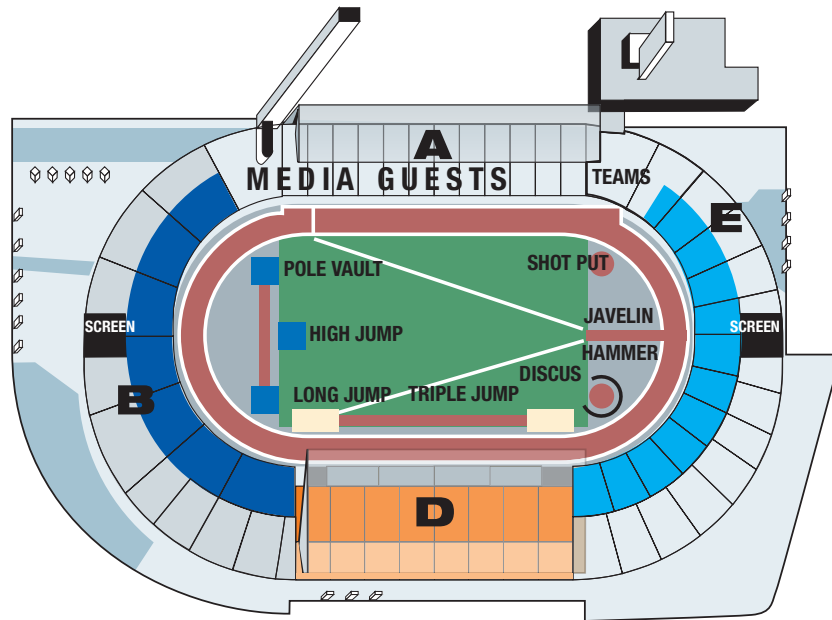

Ticket Packages

Package	D-lower	D-upper	B-lower	E-lower
Wed - Thu 27-28 June	295€	245€	165€	165€
Fri 29 June	145€	125€	85€	65€
Sat - Sun 30 June - 1 July	195€	155€	115€	95€
Wed - Fri 27-29 June	395€	345€	245€	195€
Fri - Sun 29 June - 1 July	295€	245€	175€	145€
5 days 27 June - 1 July	575€	475€	325€	275€